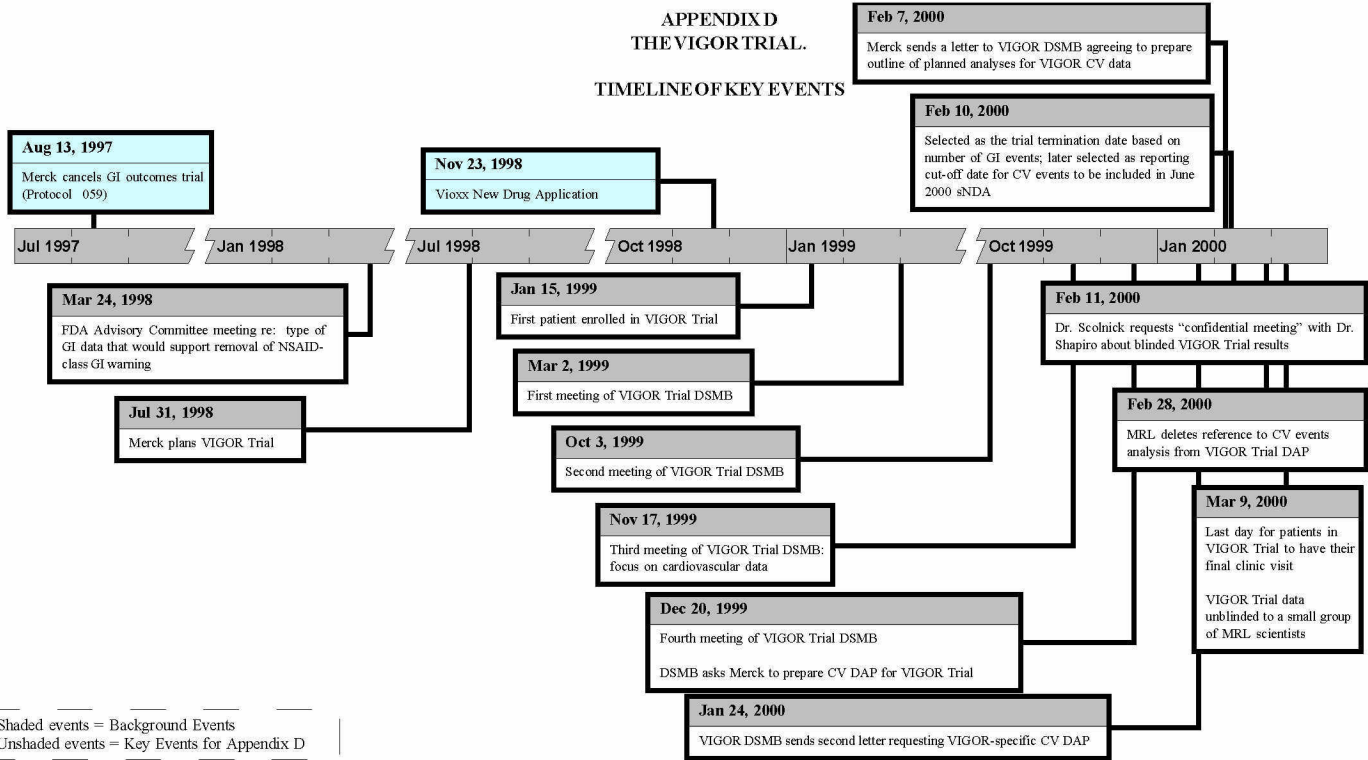

APPENDIX D
THE VIGOR TRIAL.

TIMELINE OF KEY EVENTS

Shaded events = Background Events
Unshaded events = Key Events for Appendix D